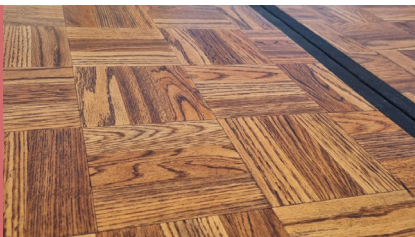

- ◆ 20 guests standing or 12 seated
- ◆ Can be installed anywhere eg. decks, driveways and grass as we can use weights or pegs

STARLIGHT INDOOR / OUTDOOR FLOORING

- ◆ Perfect for dancing or dining
- ◆ Medium - \$1000, Backyard - \$1100, Small - \$400 Includes delivery & installation within 75km
- ◆ Can be hired separately from marquees