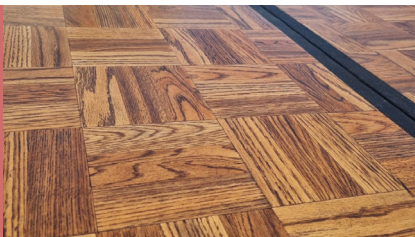

**MAHARAJA
MEDIUM**
\$1400

6 x 9 metres

- ◆ 85 guests standing or 60 seated
- ◆ Can be installed anywhere eg. decks, driveways and grass as we can use weights or pegs

**STARLIGHT
INDOOR /
OUTDOOR
FLOORING**